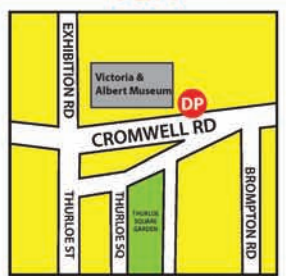

## GREEN PARK

Starting on Piccadilly by Green Park underground station

## V&A

Pick up from Cromwell Road just outside the Victoria & Albert Museum

## WESTMINSTER

Pick up on Westminster Bridge close by the London Eye

-  Underground Station
-  Departure Point

All our tours are fully guided, departing from our bus stop on Piccadilly just by Green Park underground station, with additional pick up points outside Victoria & Albert Museum, Speakers Corner at Marble Arch & Westminster Bridge by the London Eye.

- 1 Wellington Arch
- 2 Royal Albert Hall
- 3 The Natural History Museum
- 4 Harrods
- 5 Marble Arch
- 6 Westminster Abbey
- 7 Big Ben
- 8 The Houses of Parliament
- 9 The London Eye
- 10 Royal Courts of Justice
- 11 St. Paul's Cathedral
- 12 Tower Bridge
- 13 The Tower of London
- 14 Whitehall
- 15 Trafalgar Square
- 16 Piccadilly Circus