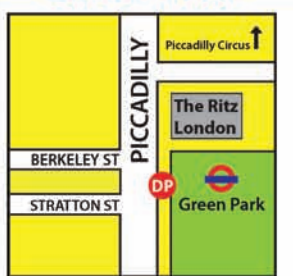

## GREEN PARK

Starting on Piccadilly by Green Park underground station

## V&A

Pick up from Cromwell Road just outside the Victoria & Albert Museum

## WESTMINSTER

Pick up on Westminster Bridge close by the London Eye

-  Underground Station
-  Departure Point

All our tours are fully guided, departing from our bus stop on Piccadilly just by Green Park underground station, with additional pick up points outside Victoria & Albert Museum, Speakers Corner at Marble Arch & Westminster Bridge by the London Eye.

- 1 Wellington Arch
- 2 Royal Albert Hall
- 3 The Natural History Museum
- 4 Harrods
- 5 Marble Arch
- 6 Westminster Abbey
- 7 Big Ben
- 8 The Houses of Parliament
- 9 The London Eye
- 10 Royal Courts of Justice
- 11 St. Paul's Cathedral
- 12 Tower Bridge
- 13 The Tower of London
- 14 Whitehall
- 15 Trafalgar Square
- 16 Piccadilly Circus